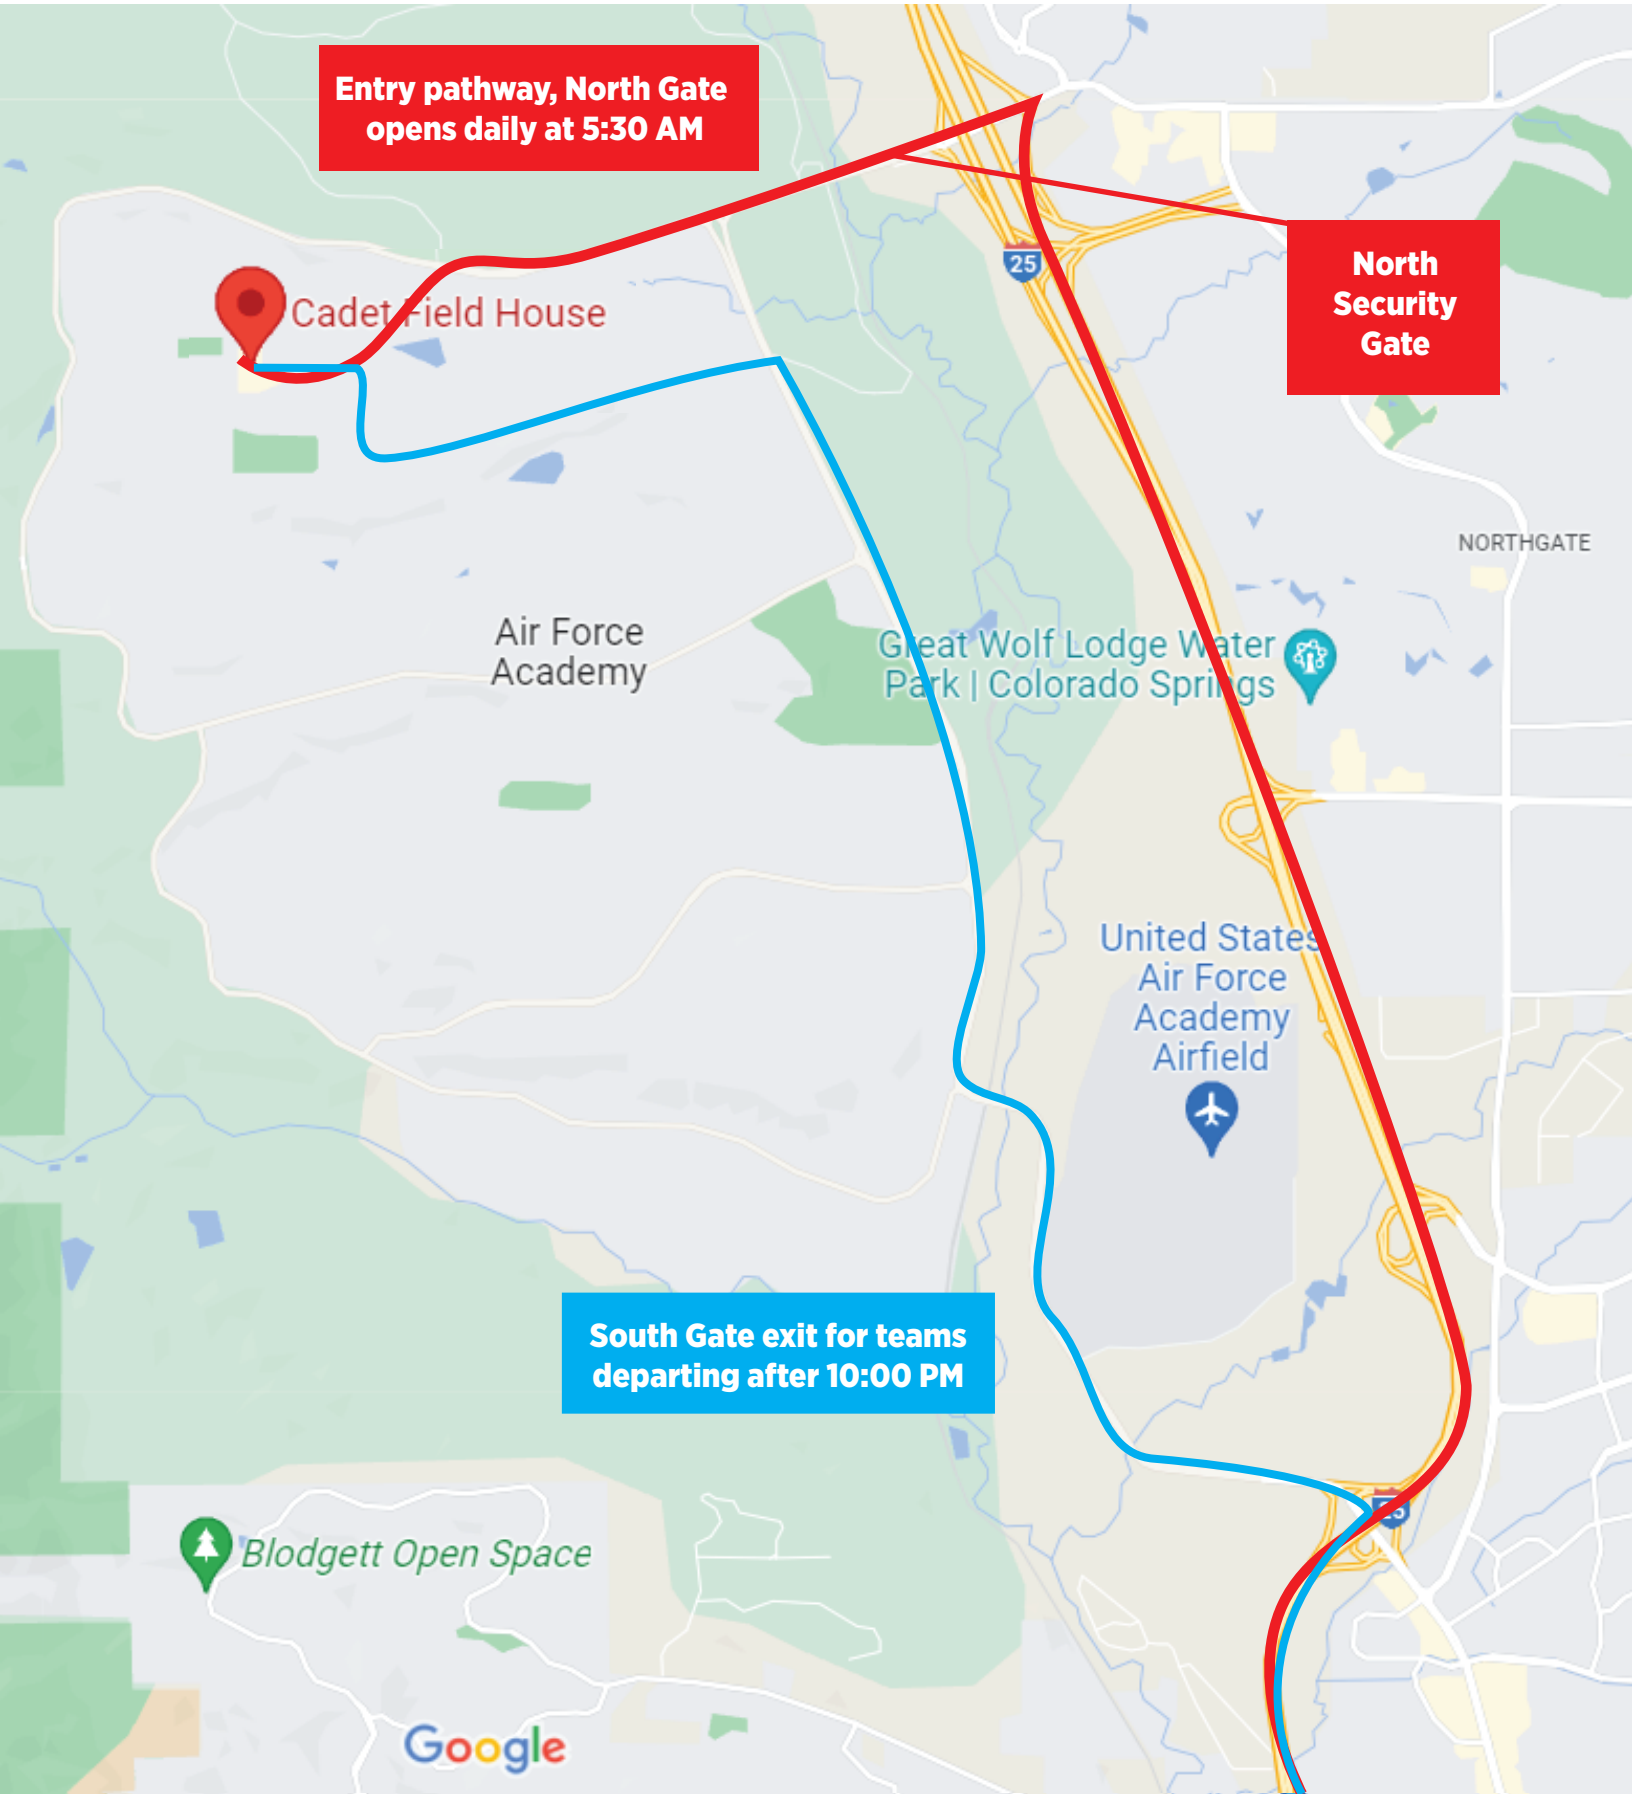

AIR FORCE UNOFFICIAL PRACTICE ICE PARKING & ARENA ENTRY

Please allow additional time to enter this facility. Teams attending practice at the Air Force Cadet Ice Arena will be required to access the Air Force Academy grounds via the north gate. The north gate opens at 5:30 a.m. daily. The license of the driver (car or bus) accessing the facility grounds must be presented at the gate. It is advised that anyone accessing the Academy grounds over the age of 16 have a form of ID on them as well.

Event credentials are not required, but are recommended.

When you arrive at the arena, access the building via the lower South East doors.

If your team is departing the arena after 10pm, you must exit via the south gate of the grounds.

AIR FORCE UNOFFICIAL PRACTICE ICE DRIVING DIRECTIONS

**Entry pathway, North Gate
opens daily at 5:30 AM**

**North
Security
Gate**

**South Gate exit for teams
departing after 10:00 PM**