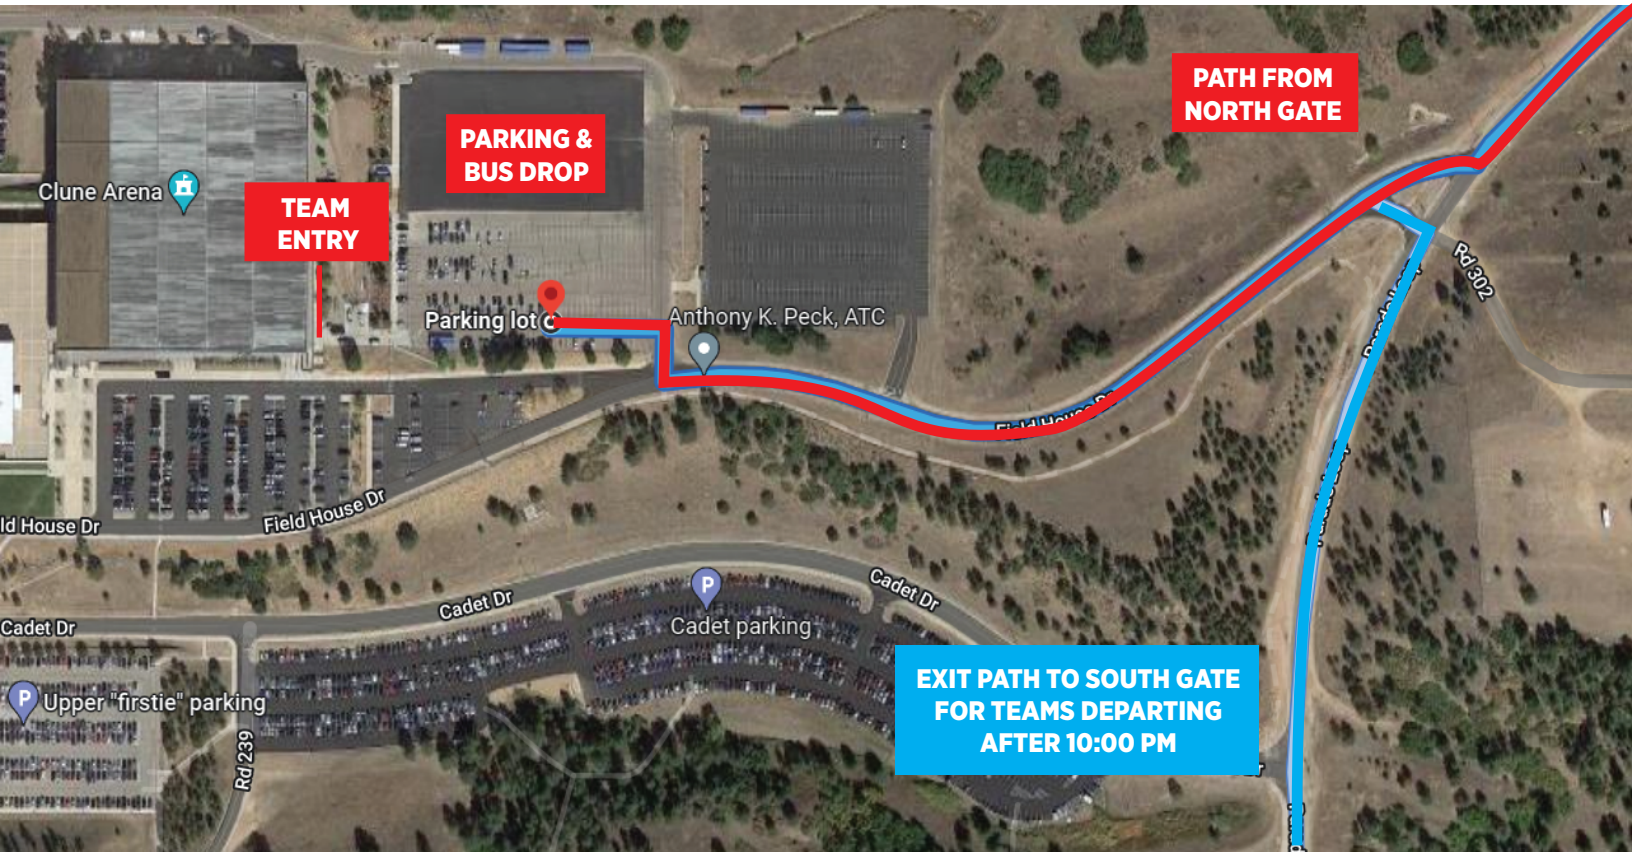

AIR FORCE UNOFFICIAL PRACTICE ICE PARKING & ARENA ENTRY

Please allow additional time to enter this facility. Teams attending practice at the Air Force Cadet Ice Arena will be required to access the Air Force Academy grounds via the north gate. The north gate opens at 5:30 a.m. daily. The license of the driver (car or bus) accessing the facility grounds must be presented at the gate. It is advised that anyone accessing the Academy grounds over the age of 16 have a form of ID on them as well.

Event credentials are not required, but are recommended.

When you arrive at the arena, access the building via the lower South East doors.

If your team is departing the arena after 10pm, you must exit via the south gate of the grounds.

AIR FORCE UNOFFICIAL PRACTICE ICE DRIVING DIRECTIONS

**Entry pathway, North Gate
opens daily at 5:30 AM**

**North
Security
Gate**

**South Gate exit for teams
departing after 10:00 PM**